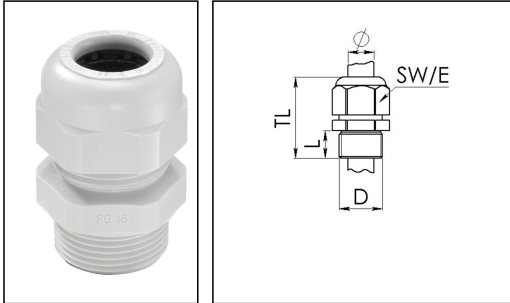

## SKV 9 LG

Cable gland, polyamide, Pg 9, RAL 7035

Products may differ in size, colour and appearance to those shown. If you require further information or customisation, please contact us directly.

<b>Material cable gland</b>	Polyamide
<b>Material sealing gasket</b>	EPDM
<b>Protection class</b>	IP68 (5 bar 30 min)
<b>Temp. range min</b>	-40 °C
<b>Temp. range max</b>	100 °C
<b>Glow wire test</b>	750 °C
<b>Thread type</b>	PG
<b>Ø Connection thread D</b>	9
<b>Length screw-in thread L</b>	9 mm
<b>Ø cable diameter min</b>	4 mm
<b>Ø cable diameter max</b>	8 mm
<b>Key width SW</b>	19 mm
<b>Collar diameter (E)</b>	21 mm
<b>Total length TL</b>	32 mm - 36 mm
<b>Type of cable anchorage</b>	A
<b>Product Color</b>	RAL 7035
<b>Type</b>	SKV 9 LG
<b>Order no. RAL 7035</b>	10066401
<b>Packing unit</b>	50
<b>EAN number</b>	4007685664011
<b>Tariff number</b>	39269097
<b>ETIM-Classification</b>	EC000441